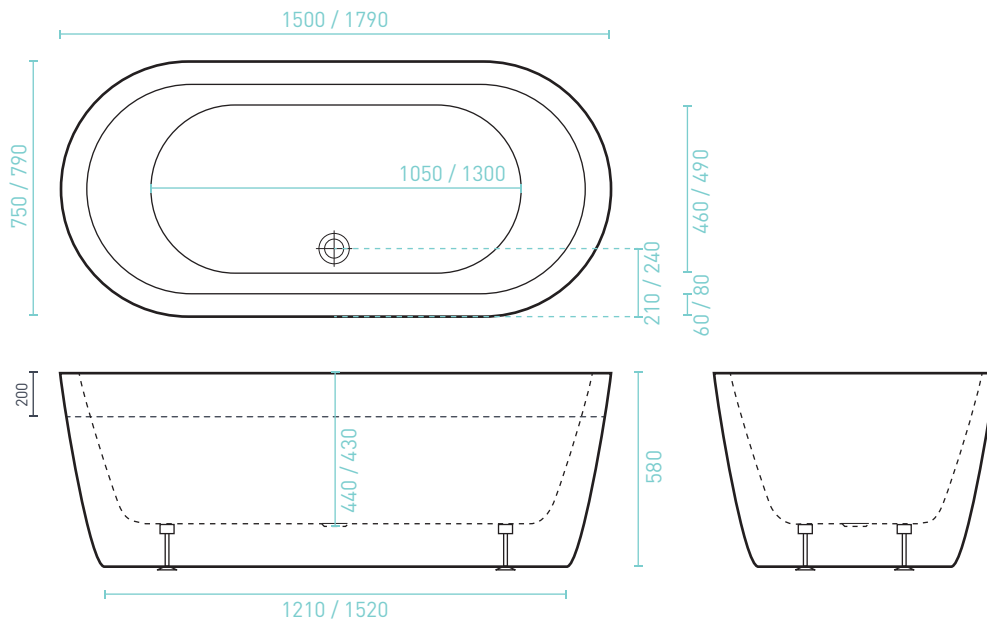

COOL

FREESTANDING BATH - Premium Sanitary Grade Acrylic, High Gloss White

The Cool's classic oval shape, minimal clean lines & generous bath lip creates a timeless design. While reclining lumbar areas at both ends accommodate two bathers comfortably. *Off centre waste position.*

- Adjustable self-supporting feet
- Lumbar support
- Suitable for dual bathing

SIZE (l) x (w) x (d) mm	CAPACITY*	NET WEIGHT	CODE
1500 x 750 x 580	140L	30kg	CO1500W
1790 x 790 x 580	155L	40kg	CO1800W

- 10 YR WARRANTY*
- AS/NZ Standard 2023/1995

COOL ACCESSORIES	BATH
Overflow	Optional
Plug & Waste	Optional

*Capacity 200mm below the bath rim